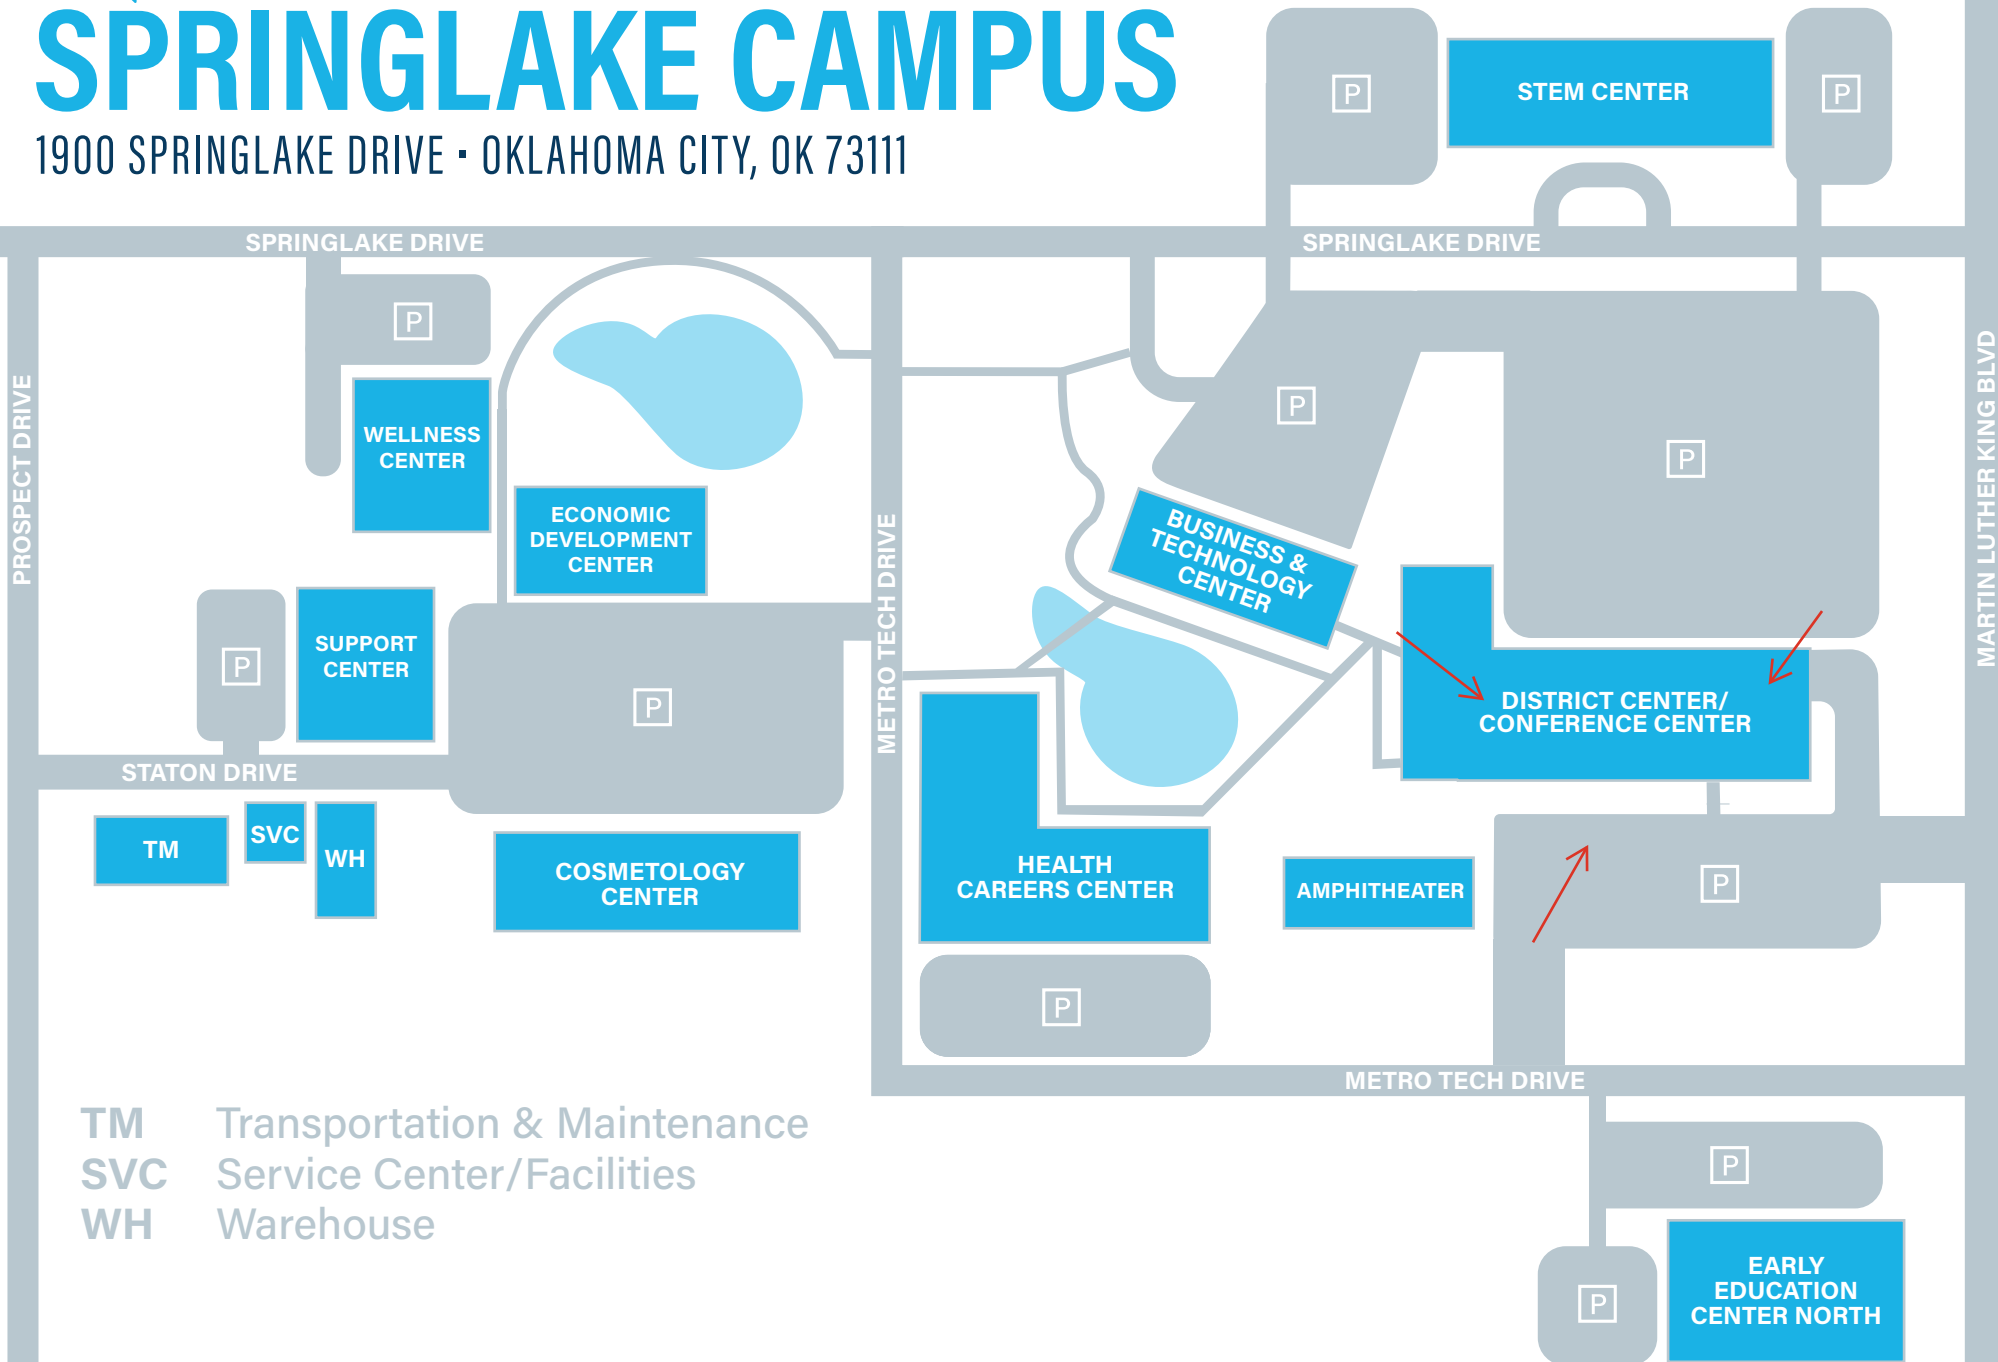

# METROTECH SPRINGLAKE CAMPUS

1900 SPRINGLAKE DRIVE • OKLAHOMA CITY, OK 73111

- TM Transportation & Maintenance
- SVC Service Center/Facilities
- WH Warehouse